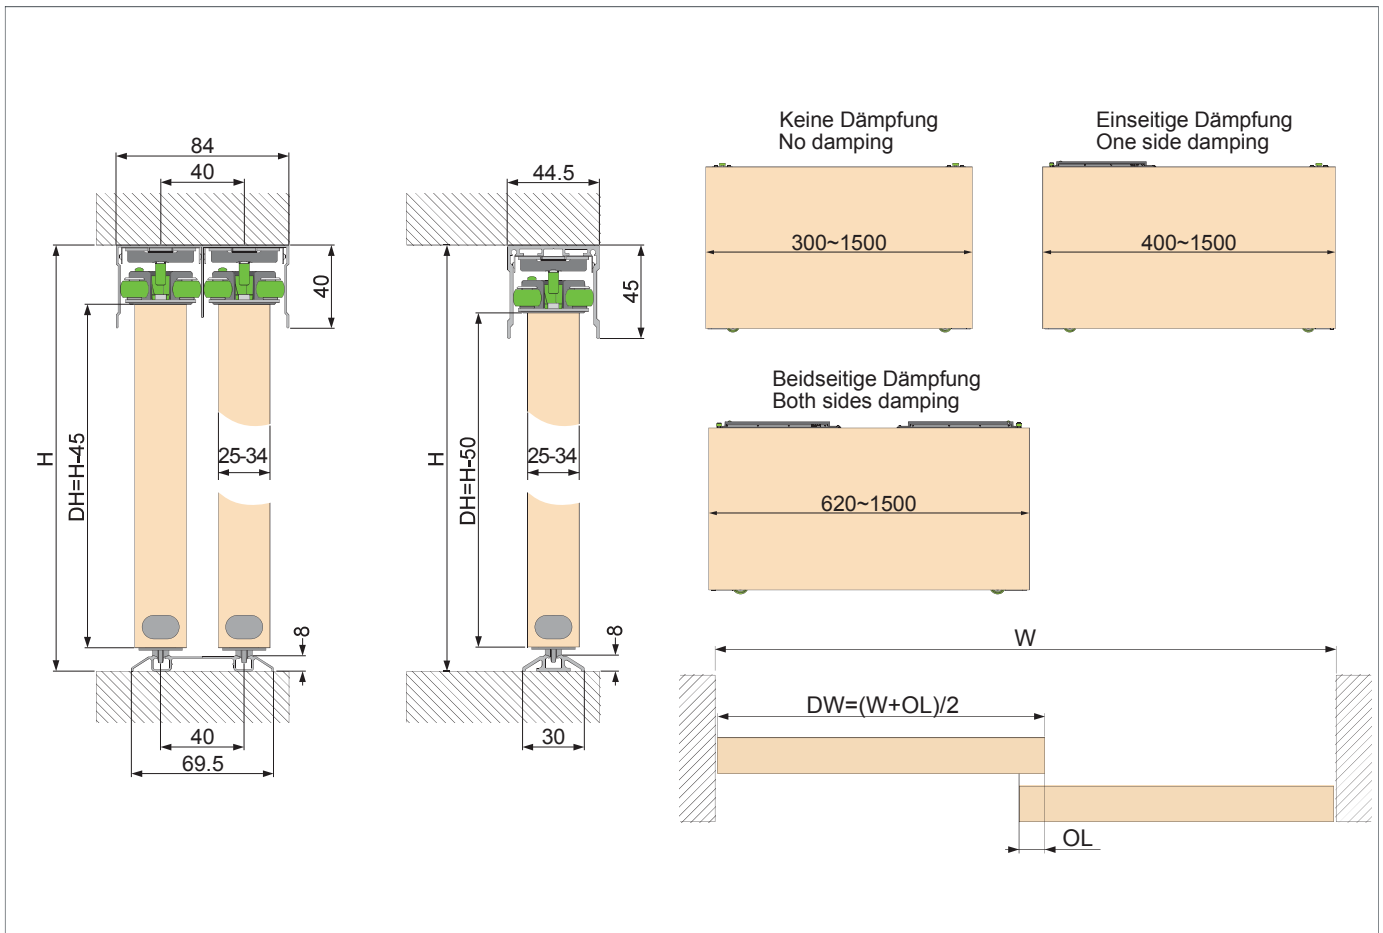

opk Cruiser 5 W Deckenmontage/ Ceiling Mounting Instruction

1

2

3

4

opk[®] opk Cruiser 5 W Deckenmontage/ Ceiling Mounting 3 Doors Mounting Instruction

1